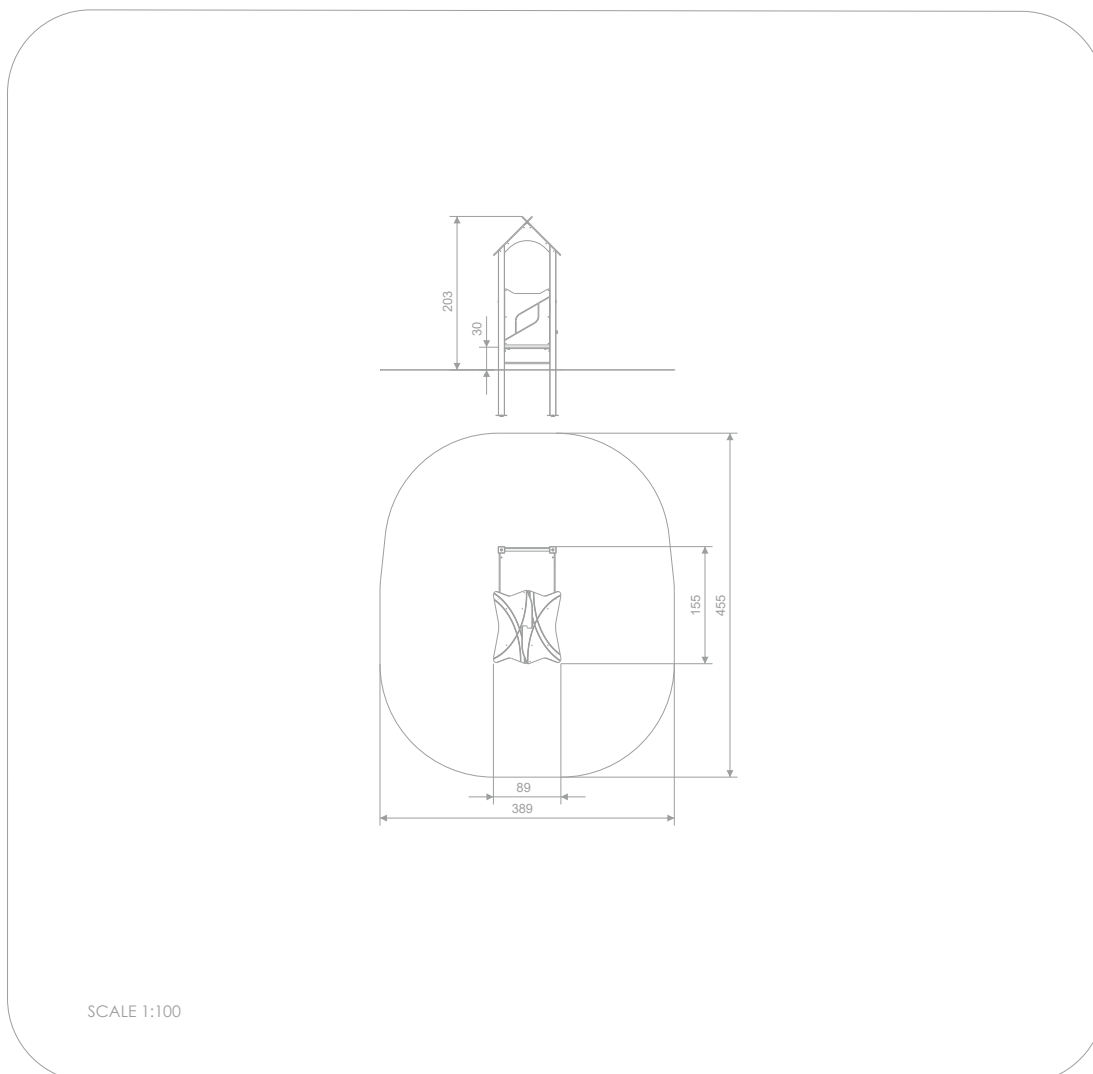

#### INFORMATION ABOUT THE PRODUCT

Dimensions	89 x 155 cm
Safety zone	389 x 455 cm
Safety zone area	15,6 m <sup>2</sup>
Overall height	203 cm
Free fall height	23 cm
Amount of users	4
Product complies with EN 1176-1:2017-12	YES
Availability of spare parts	YES
Age range	1-8
According to EN 1176-1:2017-12 norm, the product requires applying a safety surface according to the product's free fall height.	

**MATERIALS:**

PLATES OF THE WALLS MADE OF 12 MM HDPE IN THE HIGHEST QUALITY

ANTI-SLIP HEXA 18 MM PLATFORM PLATE SERIES: SMART

SOLID CONSTRUCTION MADE OF BLACK STEEL, CLEANED THE SANDBLASTING PROCESS

SAFE PIPE PLUGS MADE OF INJECTION MOLDED POLYAMID